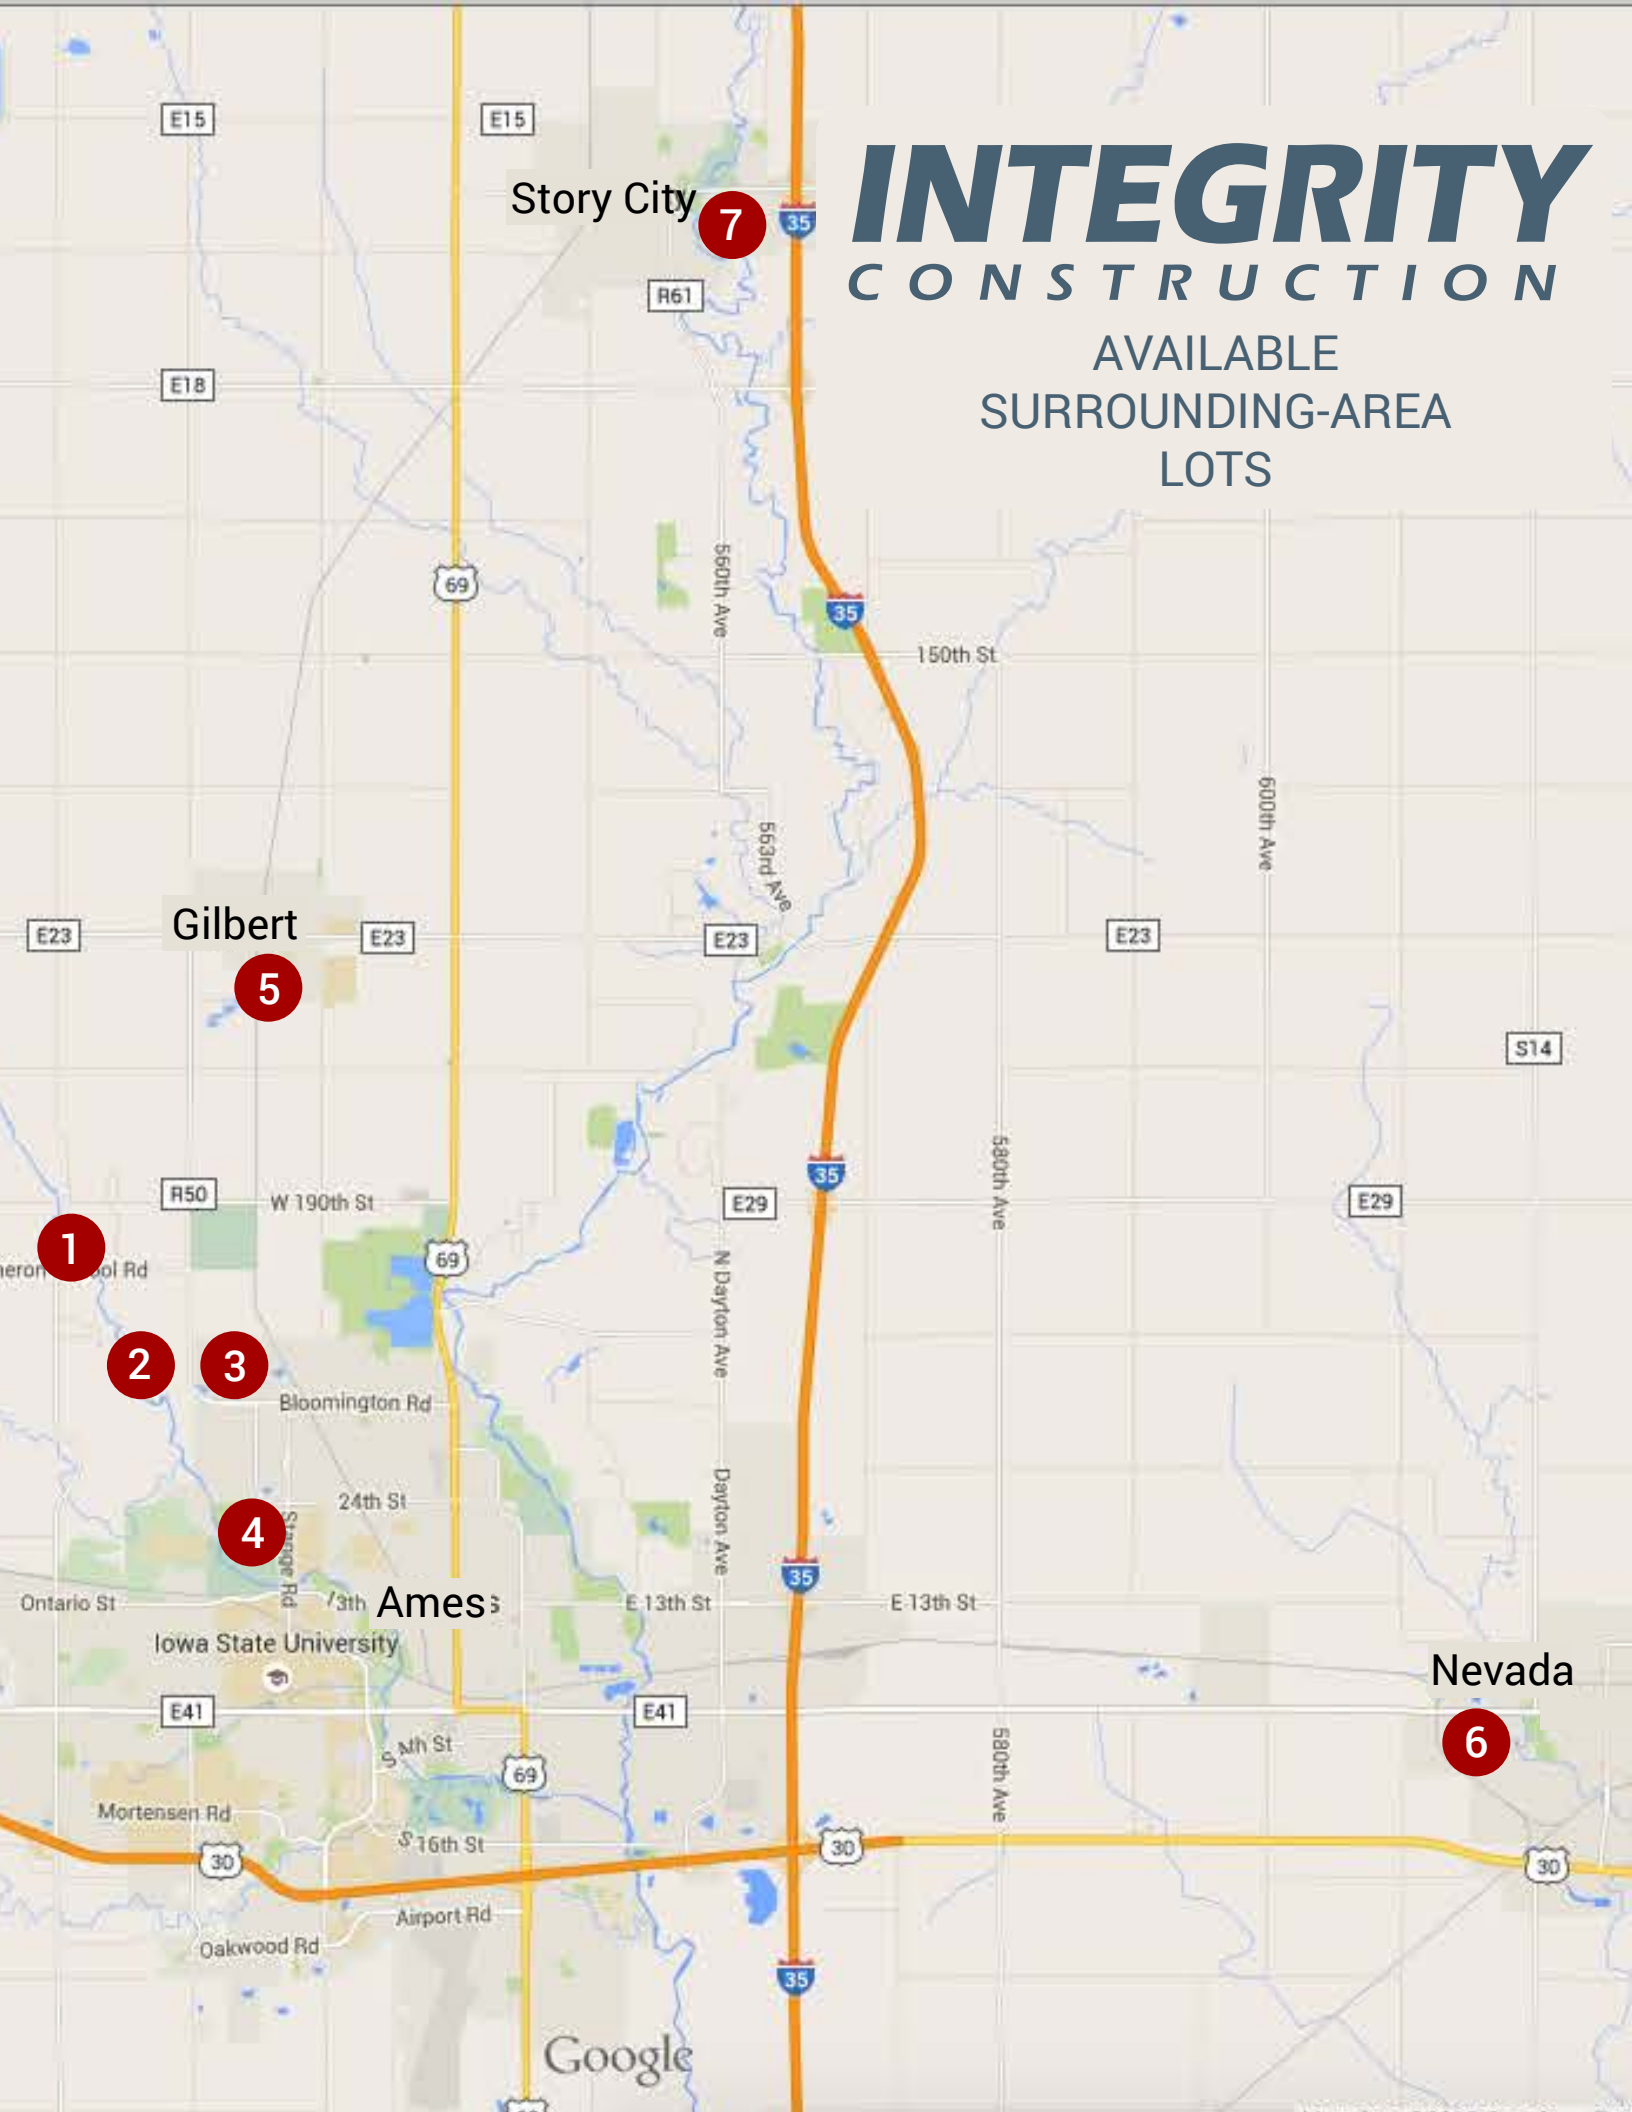

INTEGRITY CONSTRUCTION

AVAILABLE
SURROUNDING-AREA
LOTS

AVAILABLE AMES LOTS

1

2

3

4

2

NORTH AMES: SCENIC VALLEY

Integrity-owned Lots

SCENIC VALLEY
SUBDIVISION

3

NORTH AMES : NORTHRIDGE HEIGHTS

■ Integrity-owned Lots

4

NORTH AMES: VEENKER GREEN SUBDIVISION

■ Integrity-owned Lots

5

GILBERT : VILLAGE NORTH

- Integrity-owned Lots
- Lots Available to Integrity

6

NEVADA : INDIAN RIDGE

- Integrity-owned Lots
- Lots Available to Integrity

STORY CITY : JACOBSON PARK

■ Lots Available to Integrity

JACOBSON DR.

SUNRISE AVENUE