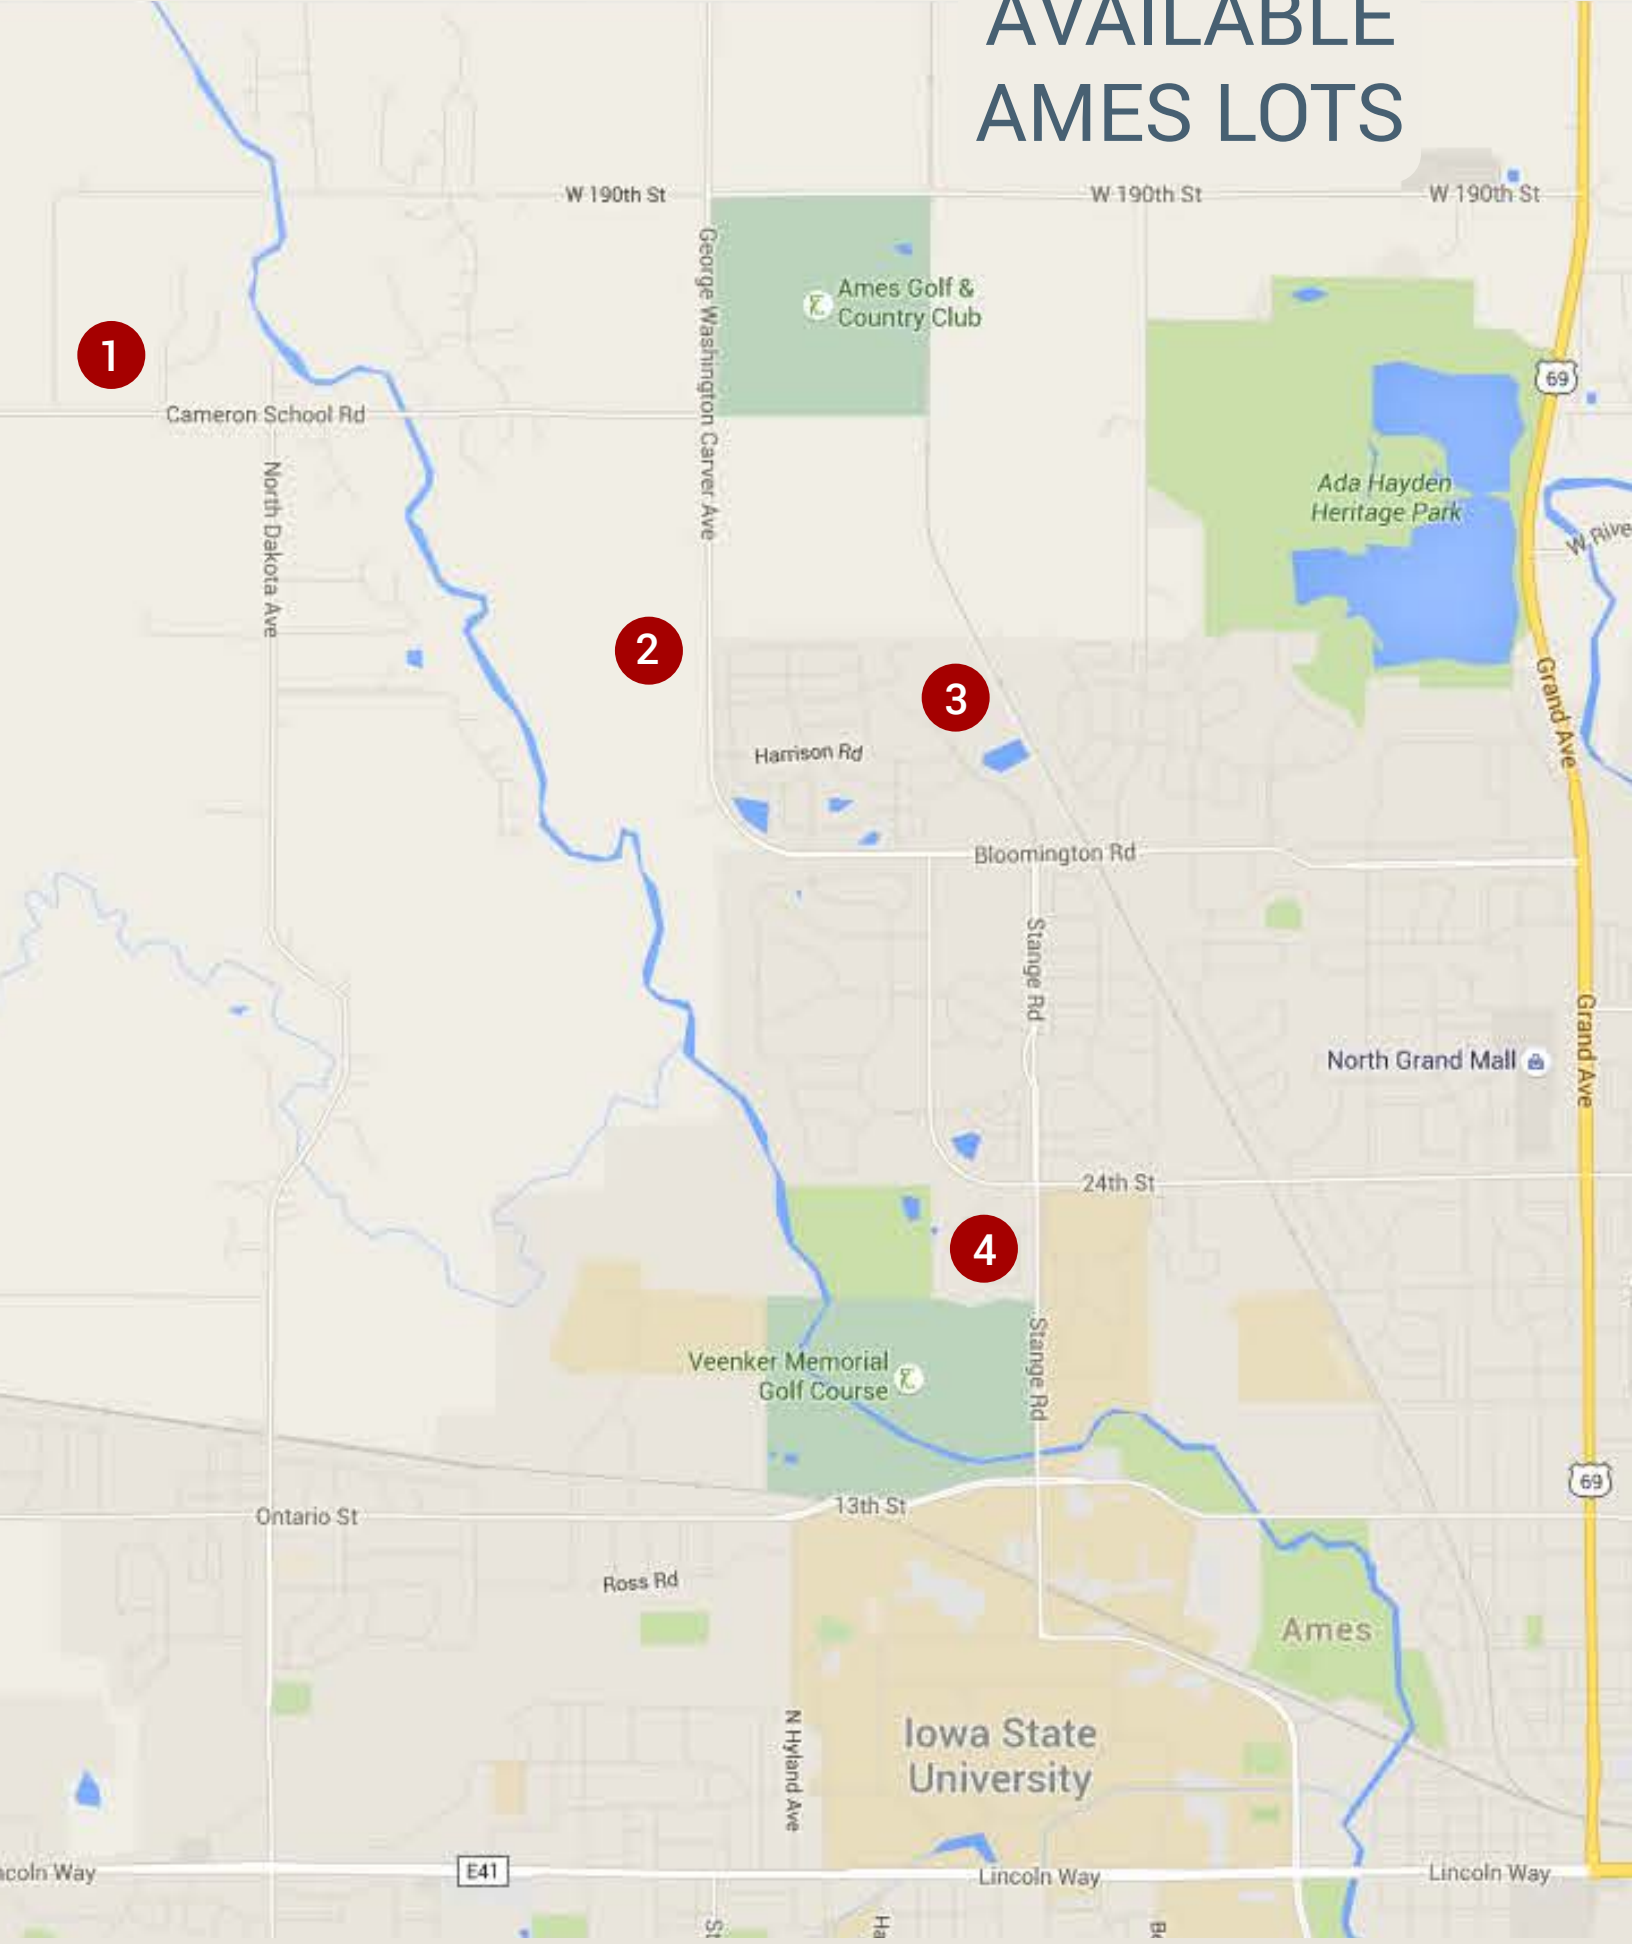

INTEGRITY CONSTRUCTION

AVAILABLE
SURROUNDING-AREA
LOTS

AVAILABLE AMES LOTS

1

2

3

4

2

NORTH AMES: SCENIC VALLEY

Integrity-owned Lots

SCENIC VALLEY
SUBDIVISION

3

NORTH AMES : NORTHRIDGE HEIGHTS

■ Integrity-owned Lots

4

NORTH AMES: VEENKER GREEN SUBDIVISION

■ Integrity-owned Lots

5

GILBERT : VILLAGE NORTH

- Integrity-owned Lots
- Lots Available to Integrity

6

NEVADA : INDIAN RIDGE

- Integrity-owned Lots
- Lots Available to Integrity

STORY CITY : JACOBSON PARK

■ Lots Available to Integrity

JACOBSON DR.

SUNRISE AVENUE