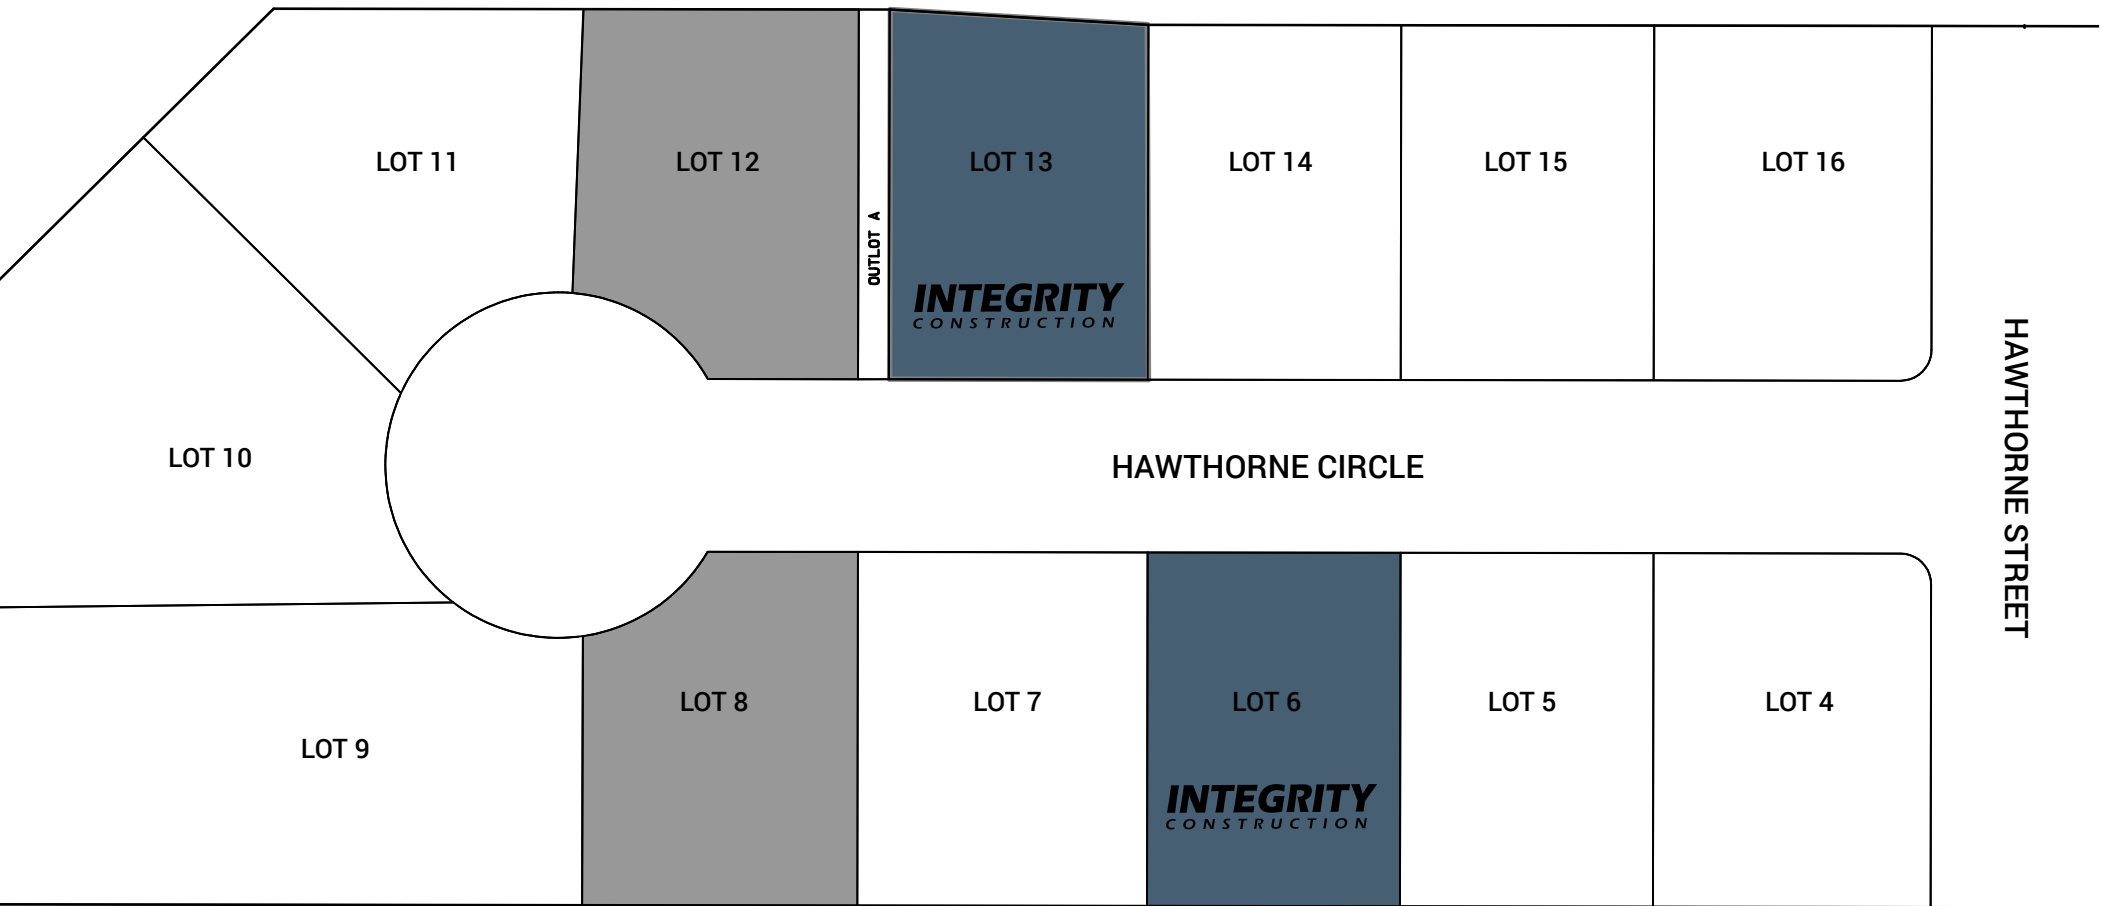

NORTH AMES: SCENIC VALLEY

Integrity-owned Lots

SCENIC VALLEY
SUBDIVISION

3

NORTH AMES : NORTHRIDGE HEIGHTS

■ Integrity-owned Lots

4

NORTH AMES: VEENKER GREEN SUBDIVISION

■ Integrity-owned Lots

5

GILBERT : VILLAGE NORTH

- Integrity-owned Lots
- Lots Available to Integrity

6

NEVADA : INDIAN RIDGE

- Integrity-owned Lots
- Lots Available to Integrity

STORY CITY : JACOBSON PARK

■ Lots Available to Integrity

JACOBSON DR.

SUNRISE AVENUE