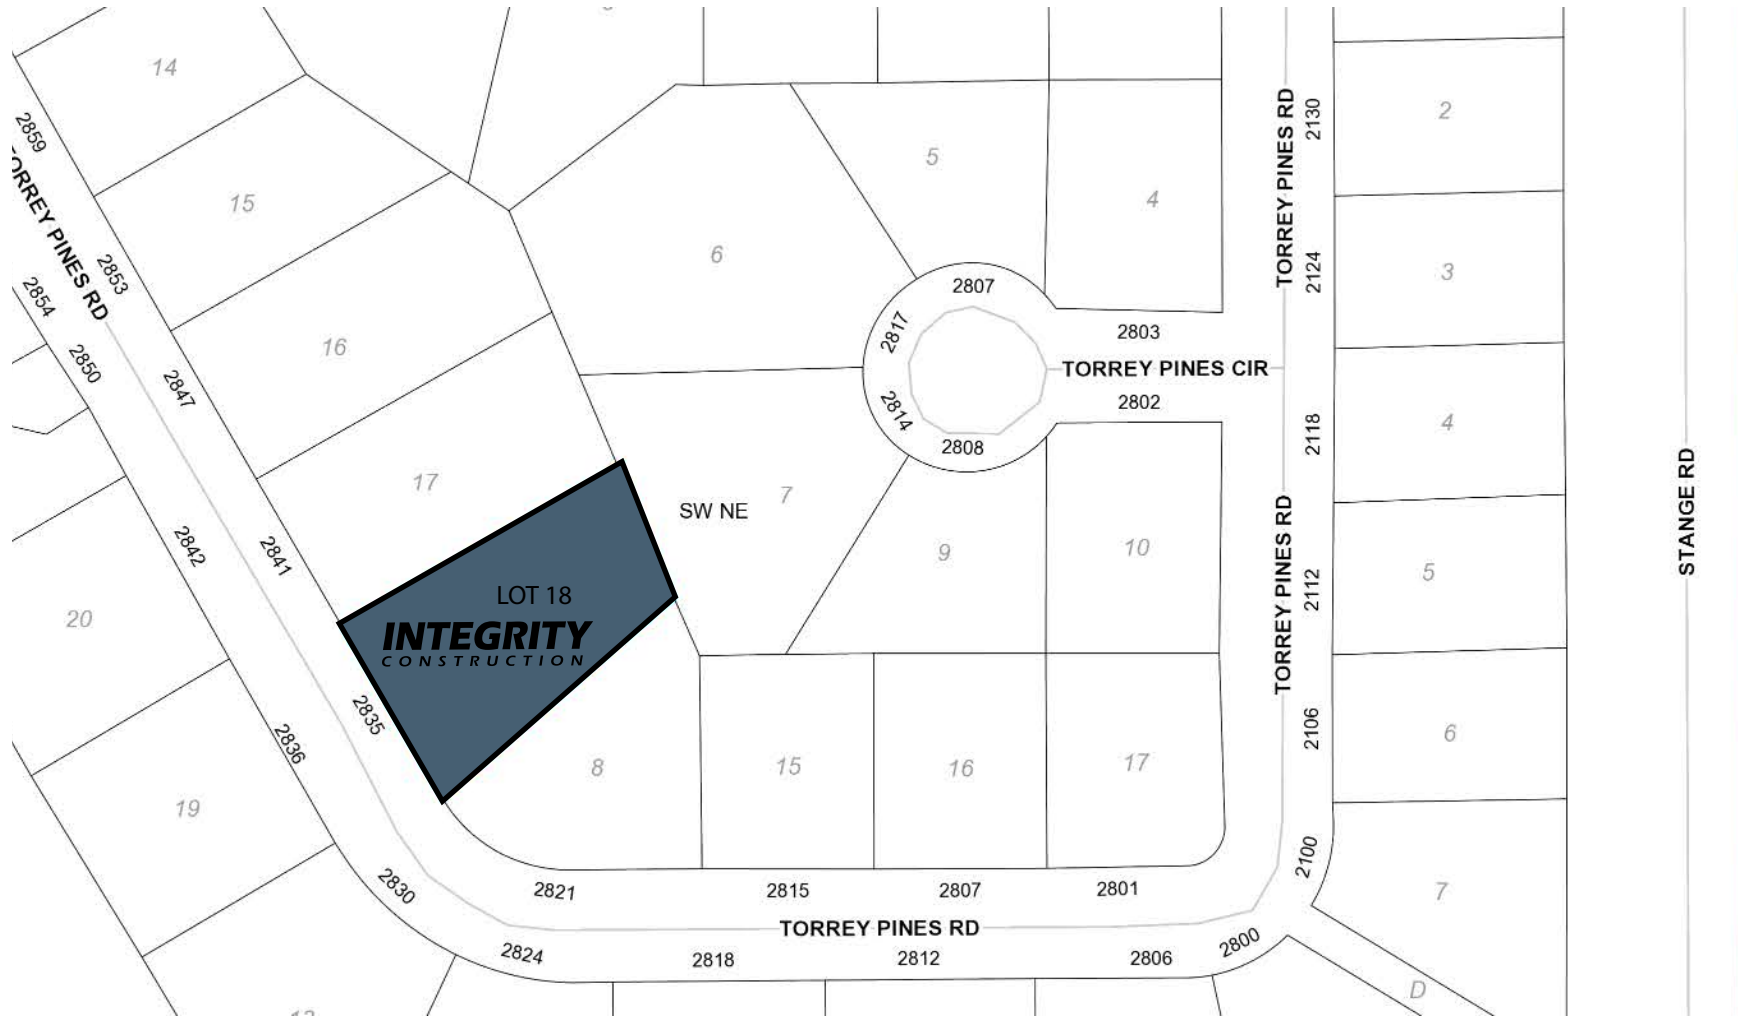

INTEGRITY CONSTRUCTION

AVAILABLE
SURROUNDING-AREA
LOTS

AVAILABLE AMES LOTS

1

2

3

4

2

NORTH AMES: SCENIC VALLEY

Integrity-owned Lots

SCENIC VALLEY
SUBDIVISION

3

NORTH AMES : NORTHRIDGE HEIGHTS

■ Integrity-owned Lots

4

NORTH AMES: VEENKER GREEN SUBDIVISION

■ Integrity-owned Lots

5

GILBERT : VILLAGE NORTH

- Integrity-owned Lots
- Lots Available to Integrity

6

NEVADA : INDIAN RIDGE

- Integrity-owned Lots
- Lots Available to Integrity

STORY CITY : JACOBSON PARK

■ Lots Available to Integrity

JACOBSON DR.

SUNRISE AVENUE