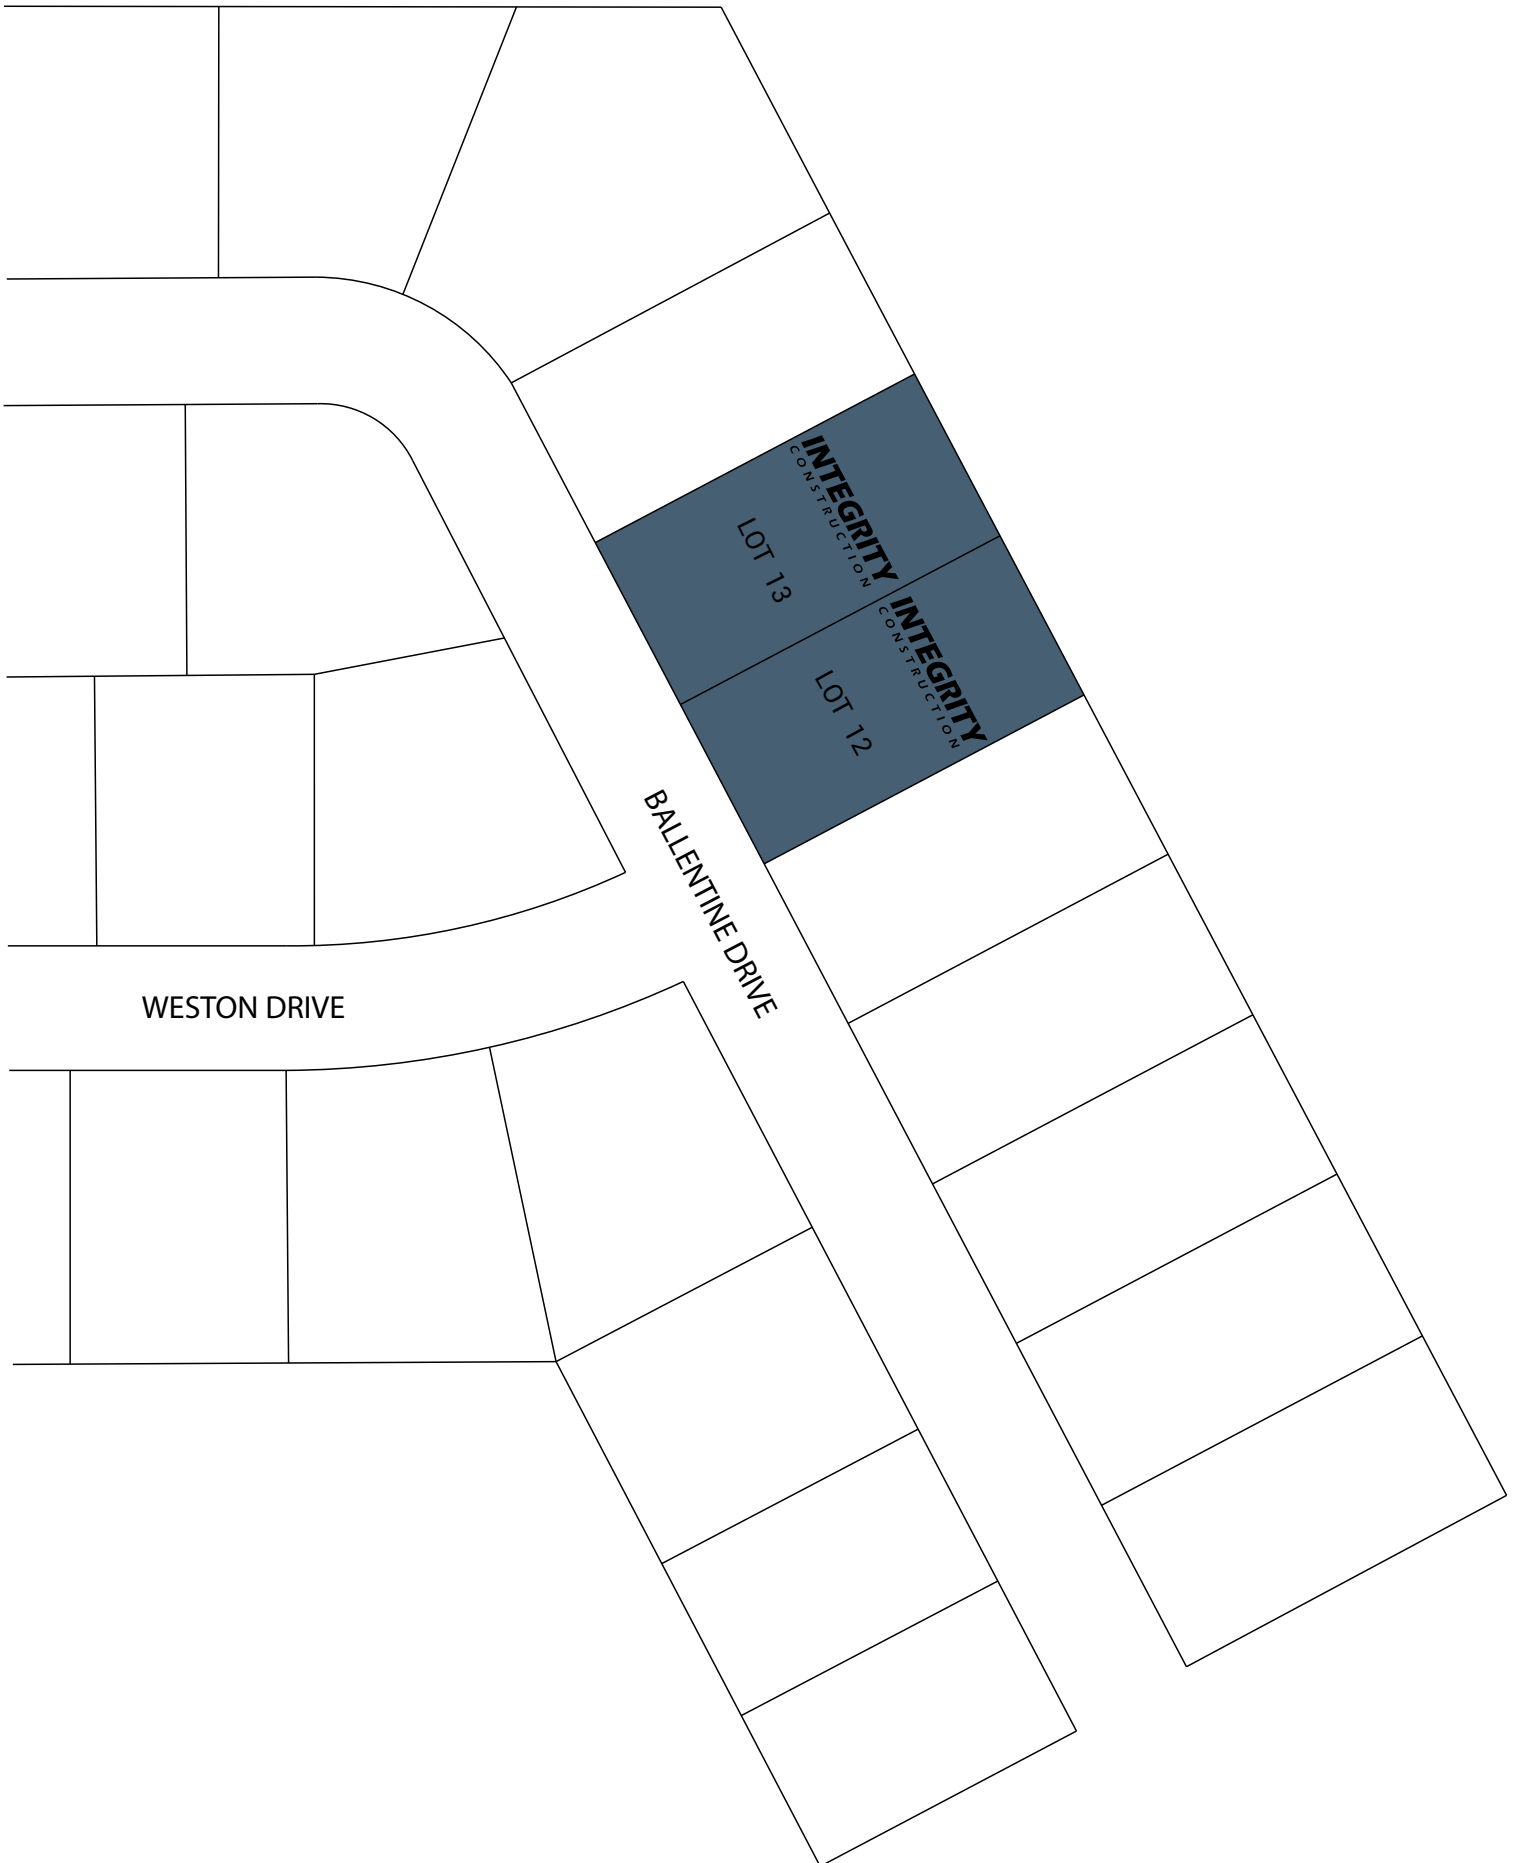

INTEGRITY CONSTRUCTION

AVAILABLE
SURROUNDING-AREA
LOTS

AVAILABLE AMES LOTS

1

2

3

4

2

NORTH AMES: SCENIC VALLEY

Integrity-owned Lots

SCENIC VALLEY
SUBDIVISION

3

NORTH AMES : NORTHRIDGE HEIGHTS

■ Integrity-owned Lots

4

NORTH AMES: VEENKER GREEN SUBDIVISION

■ Integrity-owned Lots

5

GILBERT : VILLAGE NORTH

- Integrity-owned Lots
- Lots Available to Integrity

6

NEVADA : INDIAN RIDGE

- Integrity-owned Lots
- Lots Available to Integrity

STORY CITY : JACOBSON PARK

■ Lots Available to Integrity

JACOBSON DR.

SUNRISE AVENUE